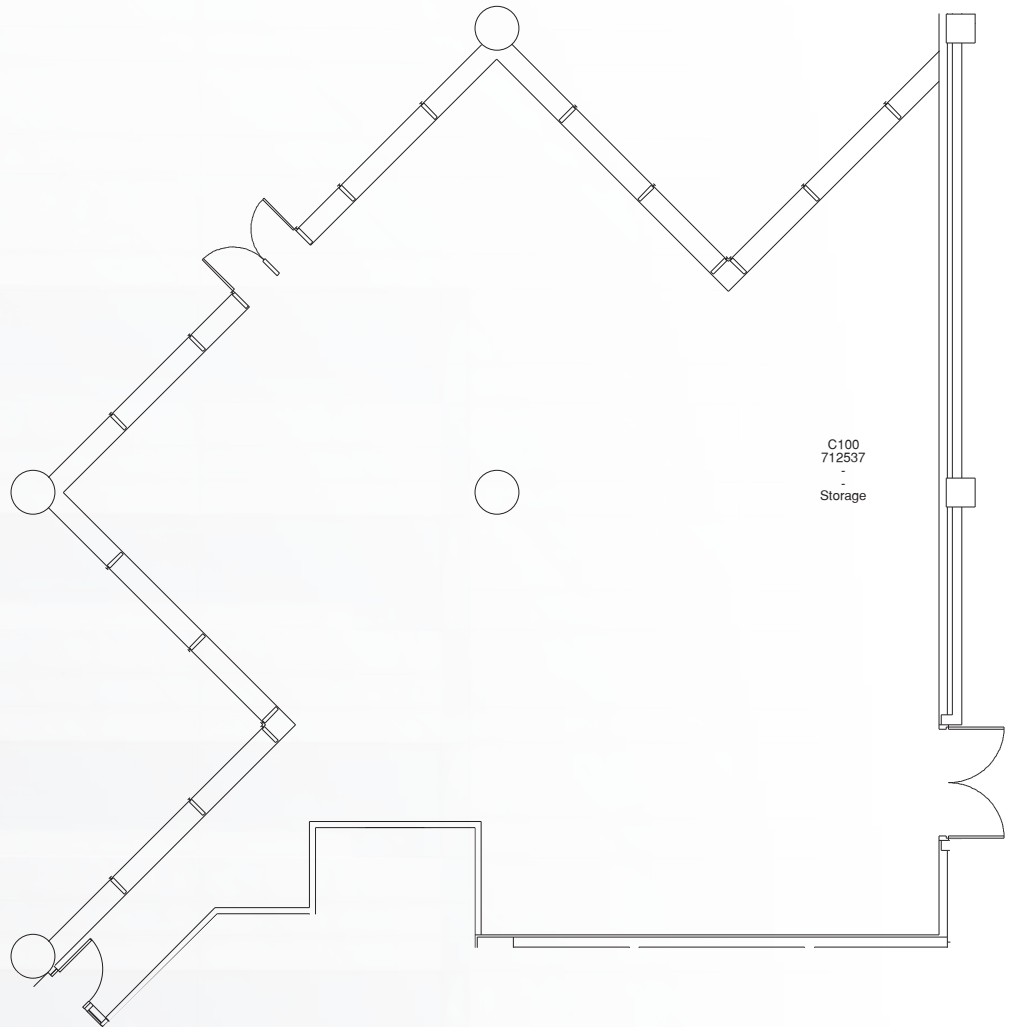

701

san marco

suite
1E

4,094 SF

owned + managed by

BA BRADFORD ALLEN

leased by

 **JLL**