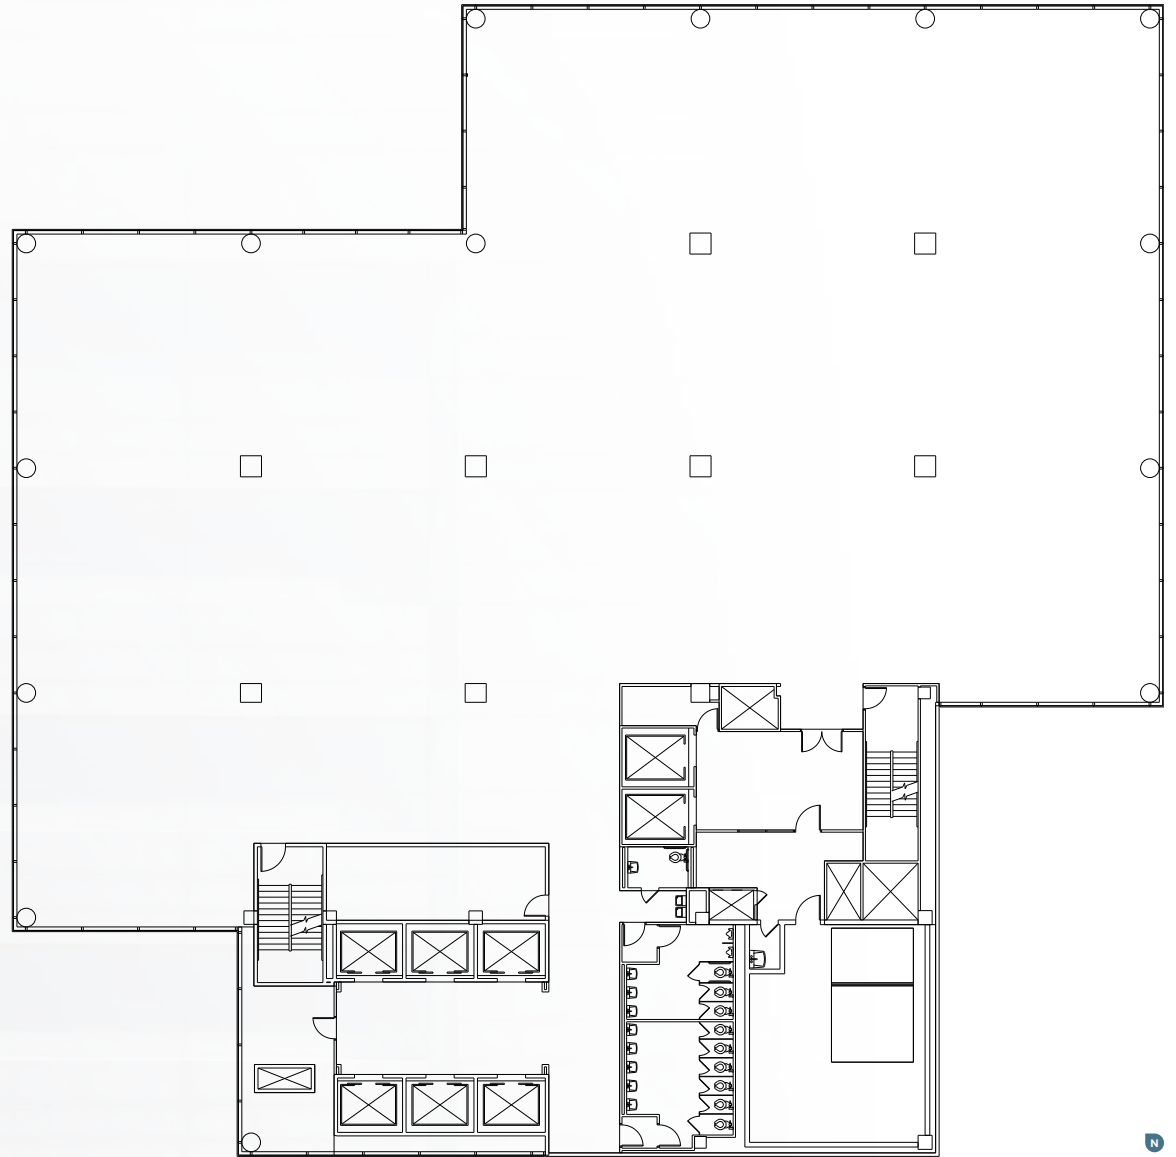

701

san marco

suite
17E

19,993 SF

owned + managed by

BA BRADFORD ALLEN

leased by

JLL