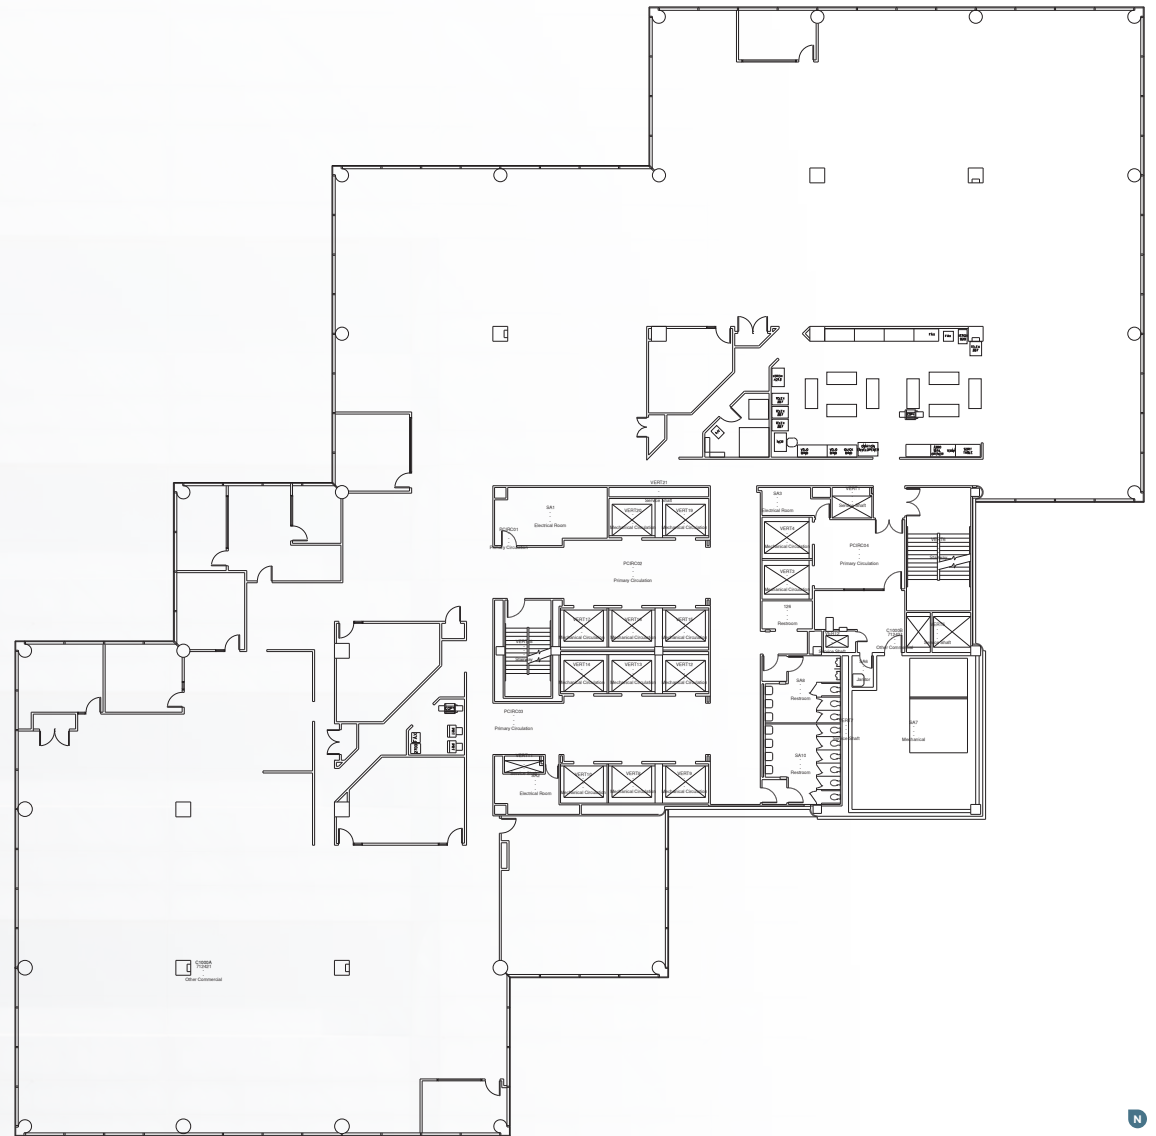

701

san marco

suite
10E

33,170 SF

owned + managed by

BA BRADFORD
ALLEN

leased by

JLL